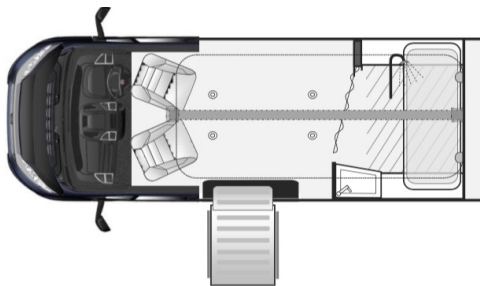

WAIV. VW TRANSPORTER ST

SEAT-BELTS: 3
SIDE ACCESS
LONG WHEELBASE

Travel with all your personal care facilities on board, this multi passenger vehicle offers a full wet-room with changing table and ceiling track hoist.

OPTIONAL EXTRA'S
Six-way seats, Kitchenette, Additional seats