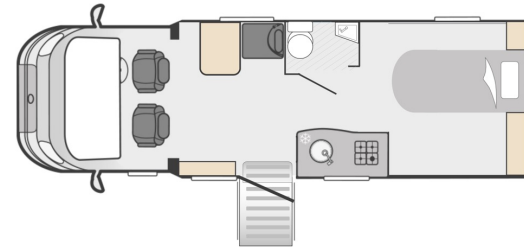

PERFECT WITH

Ceiling track hoists, shower/commode style seat, six way seat, driver hand controls, profiling and height adjustable bed.

LIV. SWIFT EDGE 476

BERTHS: 3

LENGTH: 7.32m

DRIVING LICENCE: C1

A perfect layout ideal for Day-Tripping and Holidays alike, this rear fixed Island Bed model provides a spacious rear bedroom with access either side