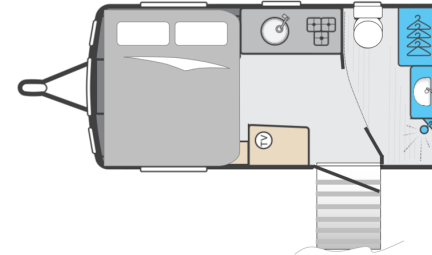

LIV. SWIFT SPRITE ALPINE 4

BERTHS: 4

LENGTH: 6.45m

MTPLM: 1,400kgs

A compact caravan with the most practical of wheelchair accessible layouts, lightweight, modern and contemporary.

PERFECT WITH

Ceiling track hoists, shower/commode style seat, changing table, profiling and height adjustable bed