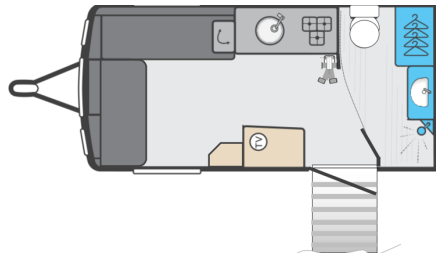

AS STANDARD

WIDE DOOR, RAMP & WINCH, WETROOM, WHEELCHAIR ACCESSIBILITY THROUGHOUT

LIV. CARAVANS

LIV. SWIFT SPRITE ALPINE 2

BERTHS: 2

LENGTH: 6.05m

MTPLM: 1,400kgs

This compact model is ideal for couples looking for a taste of adventure, whilst ensuring all the comforts of home are 'on board'.