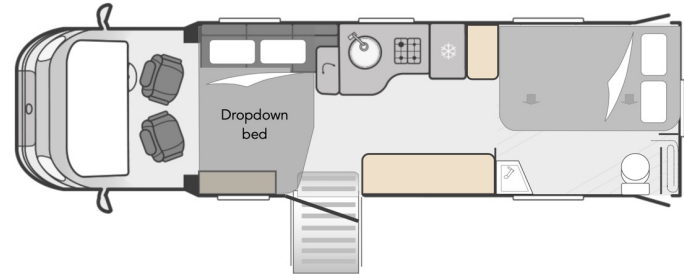

LIV. SWIFT KONTIKI EB

BERTHS: 6

LENGTH: 8.96m

DRIVING LICENCE: C1

A spacious layout with drop down bed & rear fixed bed is based on a Tag-Axle model built to the highest specification boasting a contemporary finish.
PERFECT WITH

ceiling track hoist, wheelchair restraint system, six way seat, profiling & height adjustable bed, shower seat/commode & shower table.