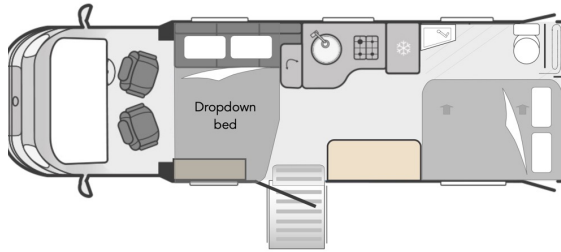

LIV. MOTORHOMES

AS STANDARD

WIDE DOOR, LIFT, WETROOM, WHEELCHAIR ACCESSIBILITY THROUGHOUT

LIV. SWIFT ESCAPE 674

BERTHS: 4

LENGTH: 8.22m

DRIVING LICENCE: C1

A spacious four berth layout with integrated drop down bed and rear fixed bed, this modern and popular layout is ideal for couples and families alike.
PERFECT WITH

ceiling track hoist, wheelchair restraint system, six way seat, driver hand controls, profiling and height adjustable bed, shower seat/commode, shower table.