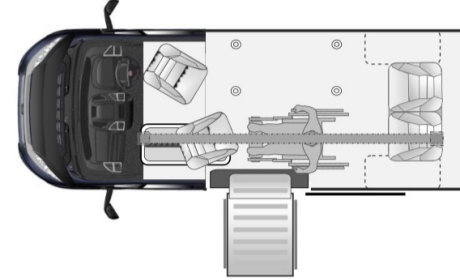

WAIV. VW TRANSPORTER CT

SEAT-BELTS: 5
SIDE ACCESS
LONG WHEELBASE

Ultimate wheelchair accessible layout with ceiling track hoist permitting transfer into passenger seat.

OPTIONAL EXTRA'S
Six-way seat, Kitchenette, Ceiling track hoist