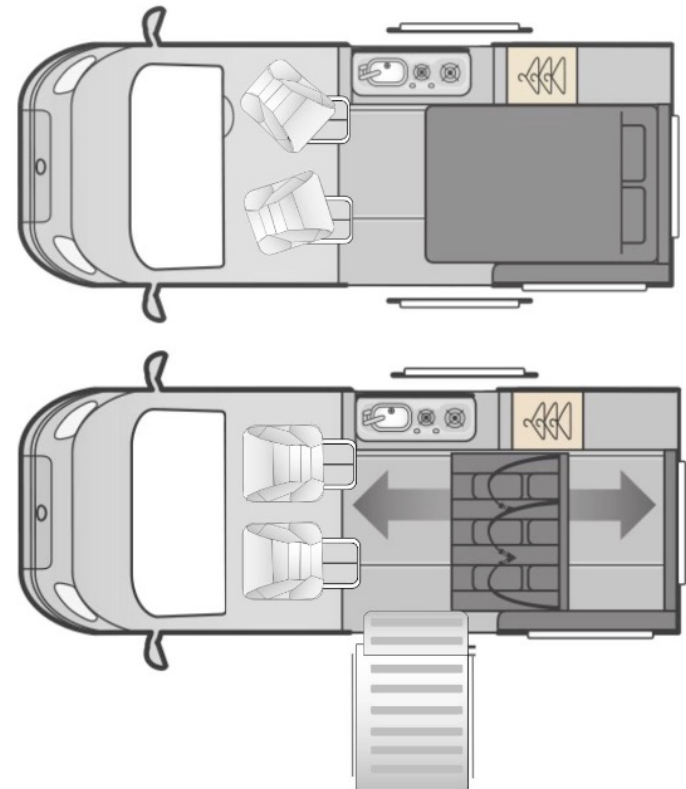

ACCESSIBLE ADVENTURE

The iconic campervan is synonymous with outdoor adventure and wanderlust travel.

Coachbuilt are proud to mix the world of accessible travel and 'van-life' together with our WAIV. Monza wheelchair accessible campervan.

MONZA

BERTHS: 2-4

FORD TRANSIT

AUTOMATIC TRANSMISSION

SIDE ACCESS LIFT