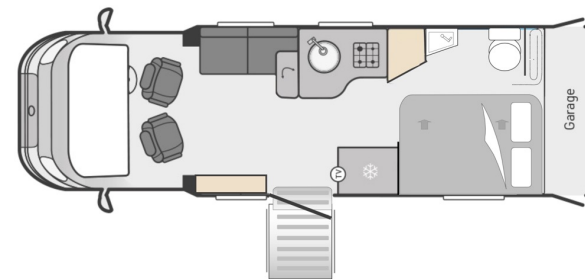

LIV. SWIFT ESCAPE 664

BERTHS: 2

LENGTH: 7.84m

DRIVING LICENCE: C1

A fantastic layout for couples boasting a large full height and width garage, beautifully appointed with modern finishes.

PERFECT WITH

Ceiling track hoist, wheelchair restraint system, six way seat, driver hand controls, profiling and height adjustable bed.