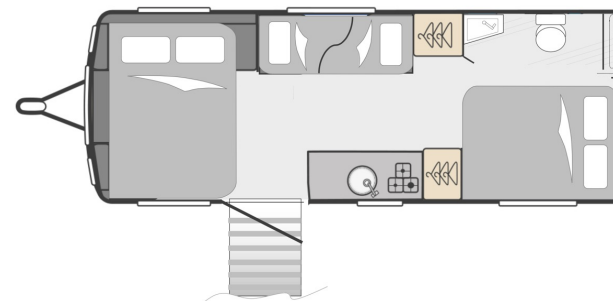

LIV. SWIFT SPRITE GRANDE QUATTRO FB

BERTHS: 6

LENGTH: 7.98m

MTPLM: 1,800kgs

The ultimate family layout with dinette and bunk beds boasting a large wet-room and end bedroom. Beautifully appointed with a modern design.

PERFECT WITH

Ceiling track hoists, shower/commode style seat, profiling and height adjustable bed.