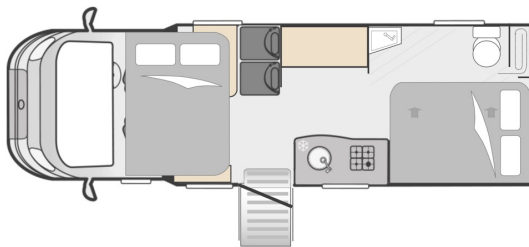

LIV. SWIFT EDGE 494

BERTHS: 4

LENGTH: 7.32m

DRIVING LICENCE: C1

The perfect layout for families and couples looking for a mid-sized motorhome fitted with a practical and flexible layout, with a great sized wet room area.

PERFECT WITH

Ceiling track hoist, wheelchair restraint system, six way seat, driver hand controls, profiling and height adjustable bed and four point travel harness.