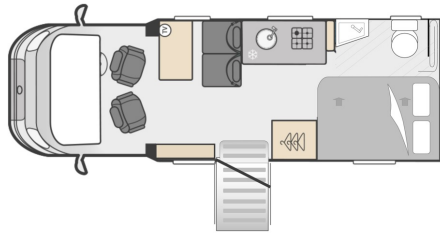

AS STANDARD

WIDE DOOR, LIFT, WETROOM, WHEELCHAIR ACCESSIBILITY THROUGHOUT

LIV. MOTORHOMES

LIV. SWIFT EDGE 464

BERTHS: 2 or 4

LENGTH: 6.75m

DRIVING LICENCE: B

This compact model is ideal for couples looking for a taste of adventure, whilst ensuring all the comforts of home are 'on board'.

PERFECT WITH

Ceiling track hoists, shower/commode style seat, six way seat, driver hand controls, profiling and height adjustable bed.