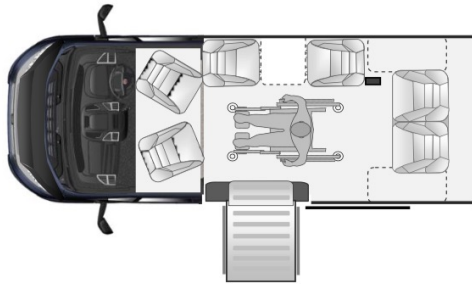

WAIV. EVERYDAY TRAVEL

WAIV. VW TRANSPORTER RP

SEAT-BELTS: 6
SIDE ACCESS
LONG WHEELBASE

The perfect wheelchair accessible everyday vehicle, offering spacious & flexible seating and travel system.

OPTIONAL EXTRA'S
Six-way seat, Kitchenette (in lieu of dinette seats),
Ceiling track hoist