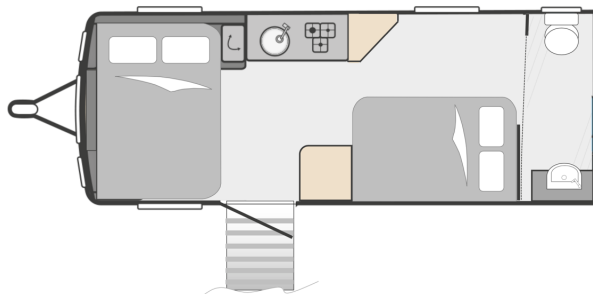

LIV. SWIFT SPRITE GRANDE MAJOR 4

BERTHS: 4

LENGTH: 7.54m

MTPLM: 1,600kgs

The perfect four berth caravan for families and couples alike, boasting a private rear transverse wet room and a spacious bedroom and lounge.

PERFECT WITH

Ceiling track hoists, shower/commode style seat, profiling and height adjustable bed.