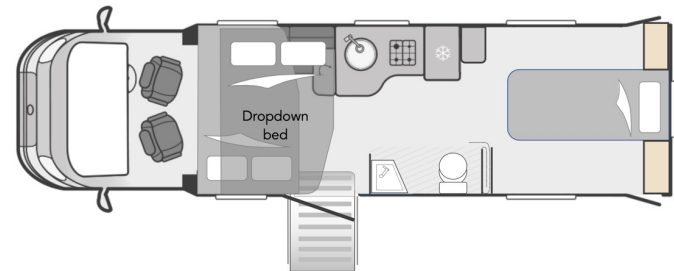

LIV. SWIFT KONTIKI IB

BERTHS: 5

LENGTH: 8.96m

DRIVING LICENCE: C1

A practical & spacious layout offering a large rear island bed & central shower room a perfect layout for those requiring side to side access for personal care.
PERFECT WITH

ceiling track hoist, wheelchair restraint system, six way seat, driver hand controls, profiling and height adjustable bed, four point travel harness.