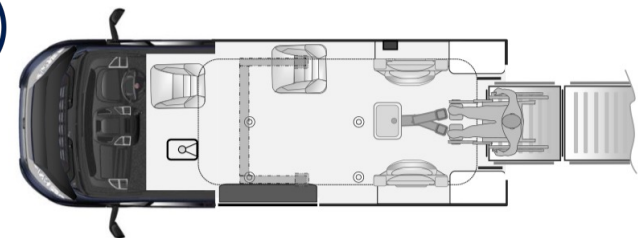

WAIV. VW TRANSPORTER RR

SEAT-BELTS: 6
REAR ACCESS
LONG WHEELBASE

This rear access model offers a great layout for multi-passenger travel, complete with ceiling track hoist and in-cab wheelchair restraint travel.

OPTIONAL EXTRA'S
Six-way seats, Kitchenette (in lieu of seats)