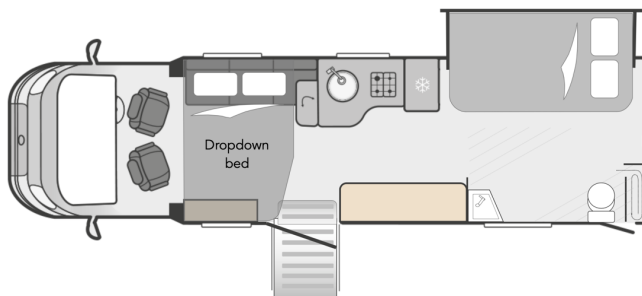

LIV. SWIFT KONTIKI SO

BERTHS: 6

LENGTH: 8.96m

DRIVING LICENCE: C1

The perfect layout for families an couples looking for a mid-sized motorhome fitted with a practical and flexible layout, with a great sized wet room area.
PERFECT WITH

ceiling track hoist, wheelchair restraint system, six way seat, driver hand controls, profiling and height adjustable bed.